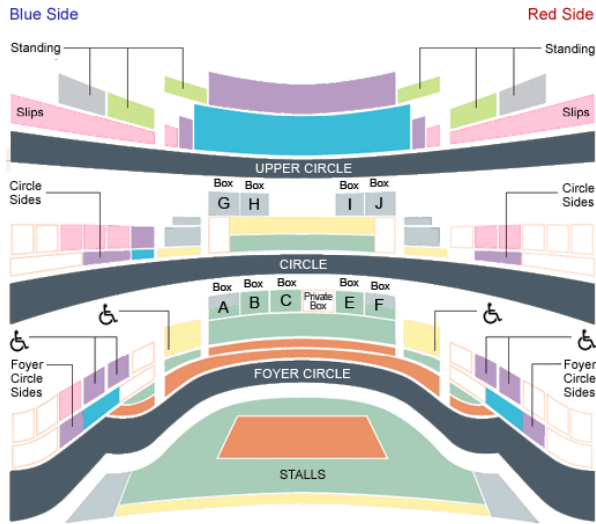

Seating Plan (not to scale)

www.ampcstudio.com

AMPC

Anne Minors Performance Consultants
CHRG 2010 Santa Fe

www.ampcstudio.com

AMPC