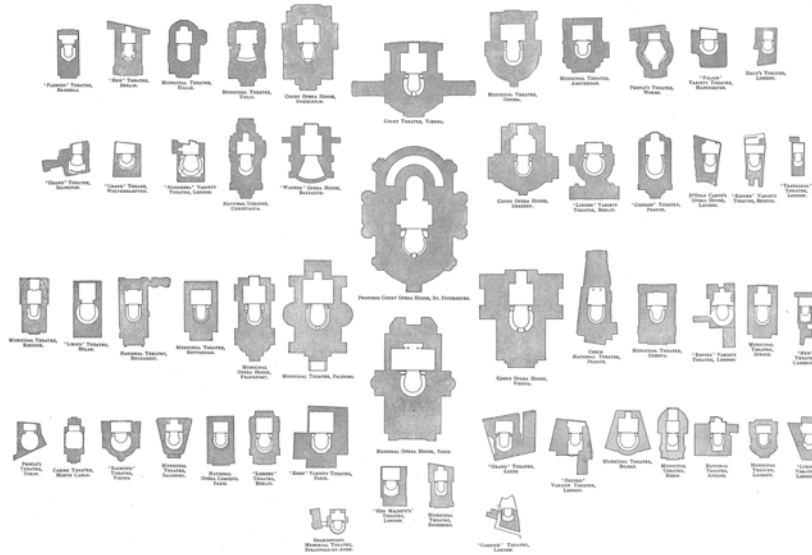

Anne Minors Performance Consultants
CHRG 2010 Santa Fe

www.ampcstudio.com

AMPC

Anne Minors Performance Consultants
CHRG 2010 Santa Fe