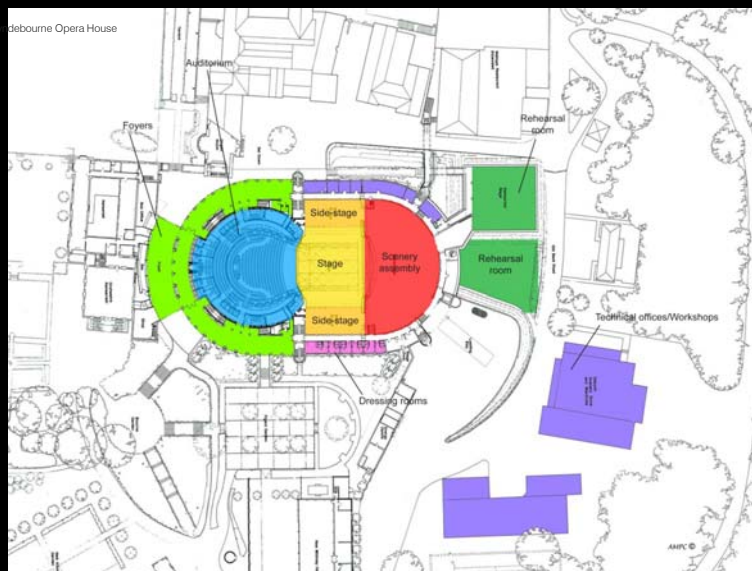

Glyndebourne Opera House

www.ampestudio.com

AMPC

Anne Minors Performance Consultants
CHRG 2010 Santa Fe

www.ampestudio.com

AMPC

Anne Minors Performance Consultants
CHRG 2010 Santa Fe

www.ampestudio.com