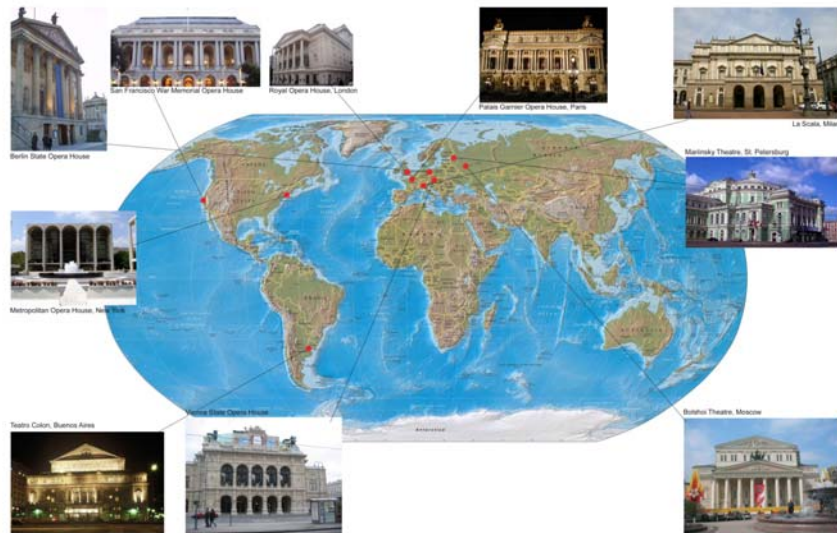

Anne Minors Performance Consultants
CHRG 2010 Santa Fe

www.ampestudio.com

AMPC

Anne Minors Performance Consultants
CHRG 2010 Santa Fe

www.ampcstudio.com

AMPC

Anne Minors Performance Consultants
CHRG 2010 Santa Fe